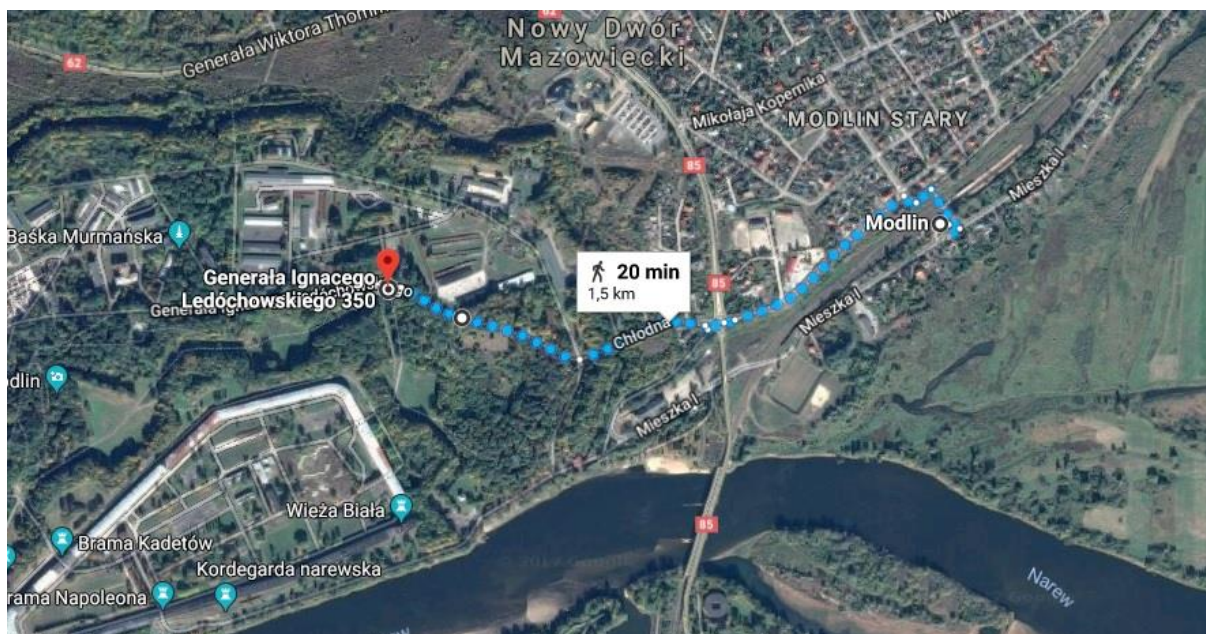

4. By TAXI:

- We recommend EcoCar <https://www.ecocar.pl/> 24/7 round trip rates. If the car is full (5 people), you pay a fixed price PLN 20 / person from PKiN from ul. Marszałkowska directly to the EcoCar parking lot in Modlin.
  It is also possible to order EcoCar individually from another place in Warsaw (only the price will be different): tel. +48 123456789 and via the app:
  Android <https://goo.gl/m45n3f>
  iOS <https://goo.gl/yGTsbH>
- Modlin airport cooperates with two taxi corporations: Sawa Taxi and Taxi Modlin. The travel time to / from Warsaw usually takes about 35-40 minutes (when planning a trip, consider the current traffic situation). Both corporations apply a single price list of services.
  - Sawa Taxi: tel. +48 22 644 44 44, www.sawataxi.pl
  - Taxi Modlin: tel. +48 600 105 105, www.modlin-taxi.pl

5. By plane:

Warsaw / Modlin Airport is located about 2.5 km northwest of the Modlin Garrison. This is the first airport that was created in particular to handle cheap flights. Currently, the only operator operating flights is Ryanair. The airline maintains permanent connections to 53 of the most popular European destinations. Below is the list of connections.

Warsaw-Modlin Ryanair		
	Country	Airport
1.	Belgium	Brussels-Charleroi
2.	Bulgaria	Burgas